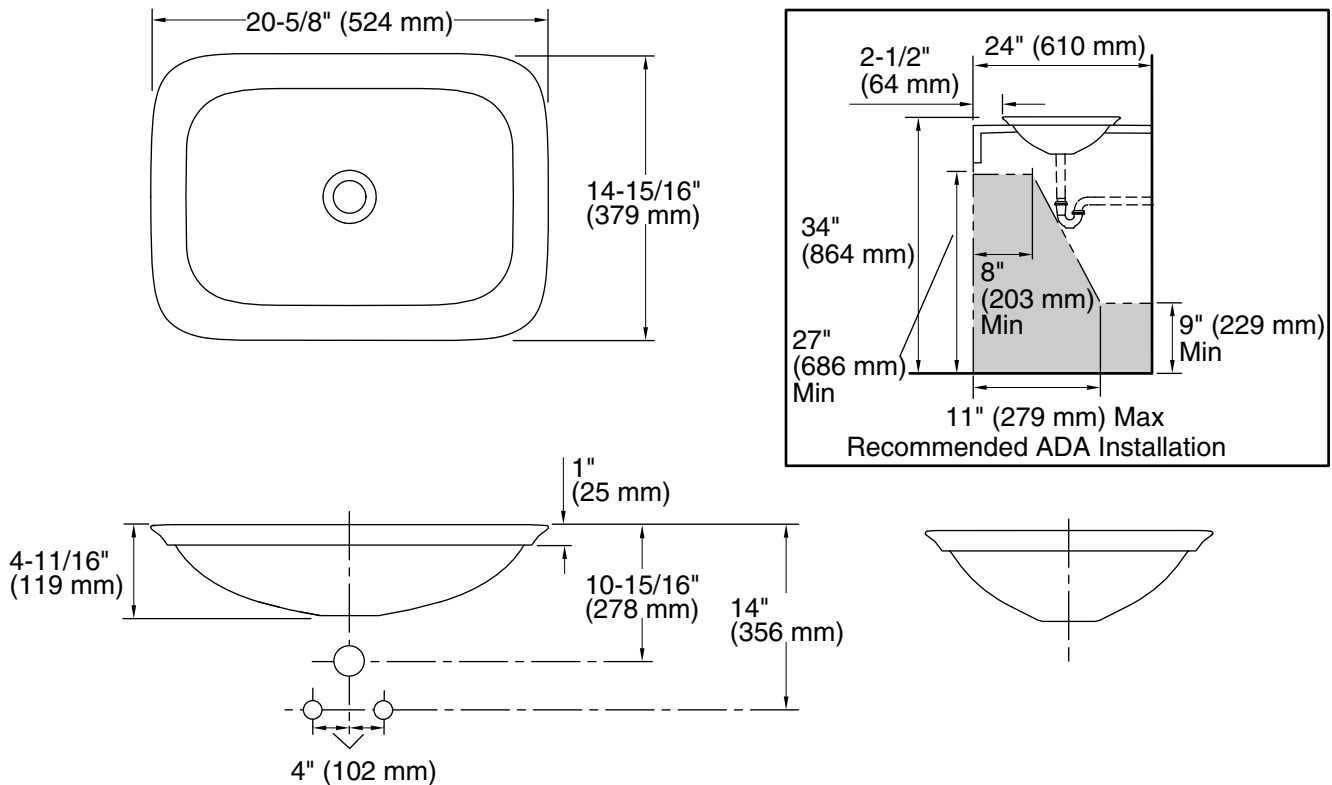

Color	Code	Description
-------	------	-------------

	B11	Ice
--	-----	-----

Technical Information

All product dimensions are nominal.

Installation: Vessel

Template: 1190263-7, not required, included

Notes

Install this product according to the installation instructions.